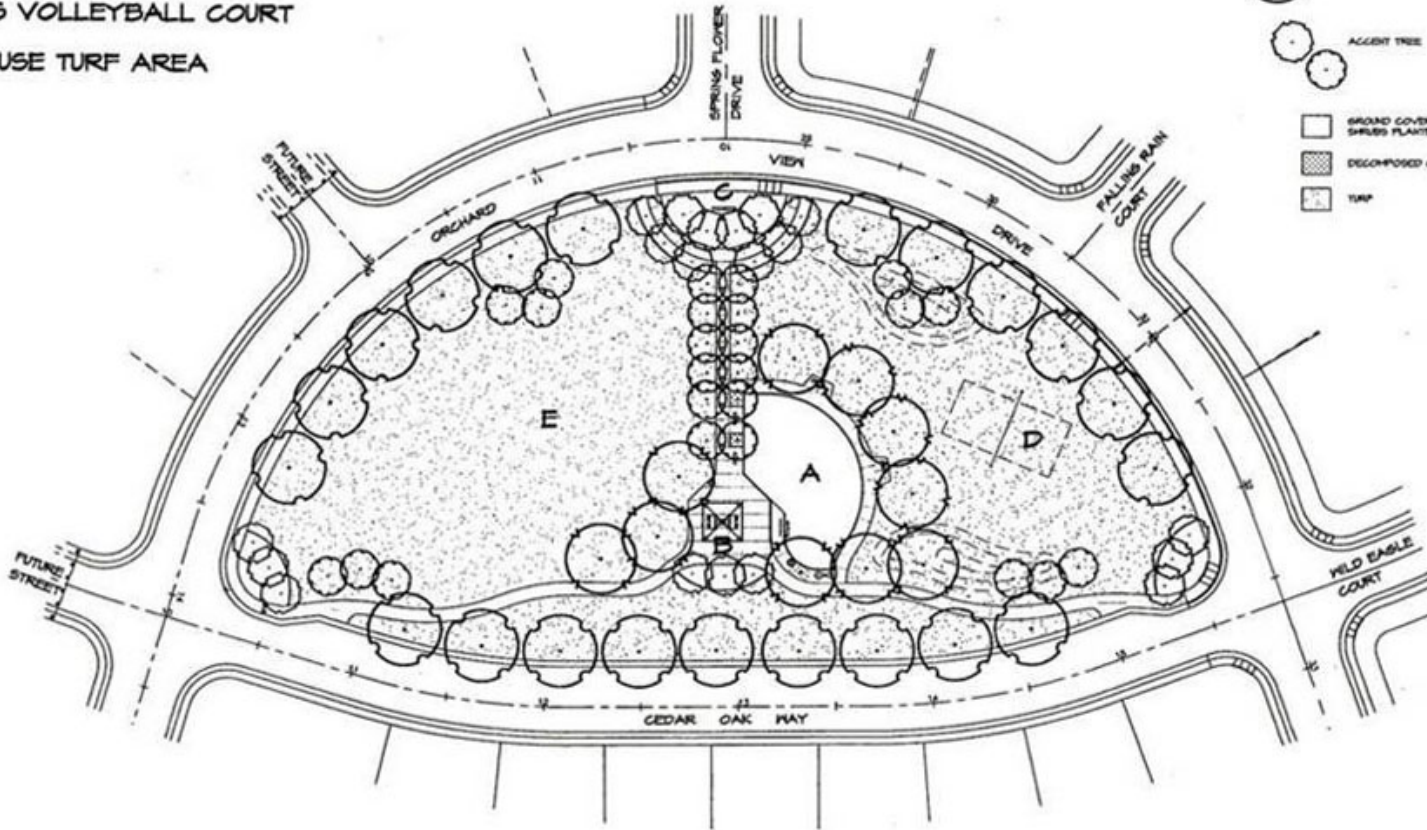

### LAYOUT LEGEND

SYMBOL	CALL-OUT
A	<b>TOT LOT</b> PLAY STRUCTURE (4) BENCHES
B	<b>GROUP PICNIC AREA</b> (1) 30' x 30' SHADE STRUCTURE (2) 7 ACCESSIBLE PICNIC TABLES (2) TRASH RECEPTACLES (1) DRINKING FOUNTAIN
C	<b>PARK SIGN</b>
D	<b>GRASS VOLLEYBALL COURT</b> 90' x 60'
E	<b>MULTI-USE TURF AREA</b>

### PLANT LEGEND

SYMBOL	CALL-OUT
	STREET TREE
	SHADE TREE
	ACCENT TREE
	GROUND COVER & SHRUBS PLANTER
	DECOMPOSED GRANITE
	TURF

**Stantec**

Stantec Consulting Inc.  
2500 Venture Oaks Way  
Sacramento, CA  
95833  
Tel. 916.925.5050  
Fax. 916.921.9274  
www.stantec.com

## KRAMER PARK