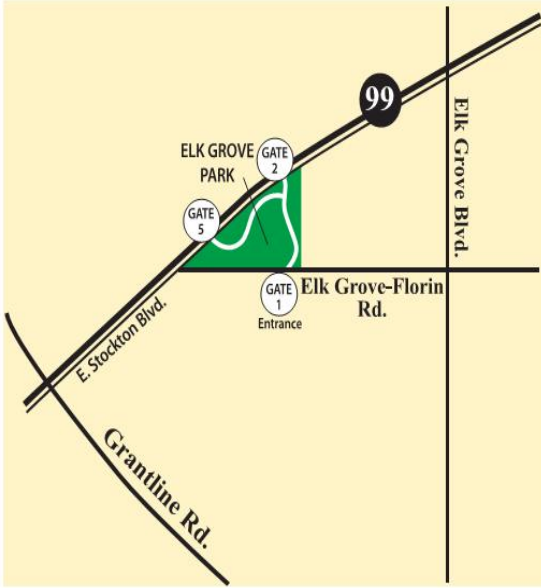

**PARKING - \$10 per vehicle;
\$30 per Bus or RV;
Trailers are prohibited**

2018 PARKING MAP

Elk Grove Giant Pumpkin Festival

1st Weekend in October

10 AM - 5 PM

9950 Elk Grove Florin Rd, Elk Grove, CA 95624

Pumpkin Taxi Stop

Accessible Parking

**Gate 5 -
Exit ONLY**

**Gate 9 -
Exit ONLY**

**Gate 10 -
Entrance ONLY before 4:30pm;
Exit ONLY after 4:30pm**

Bike Valet

Gate 1 - Entrance and Exit

Gate 2 - Entrance and Exit