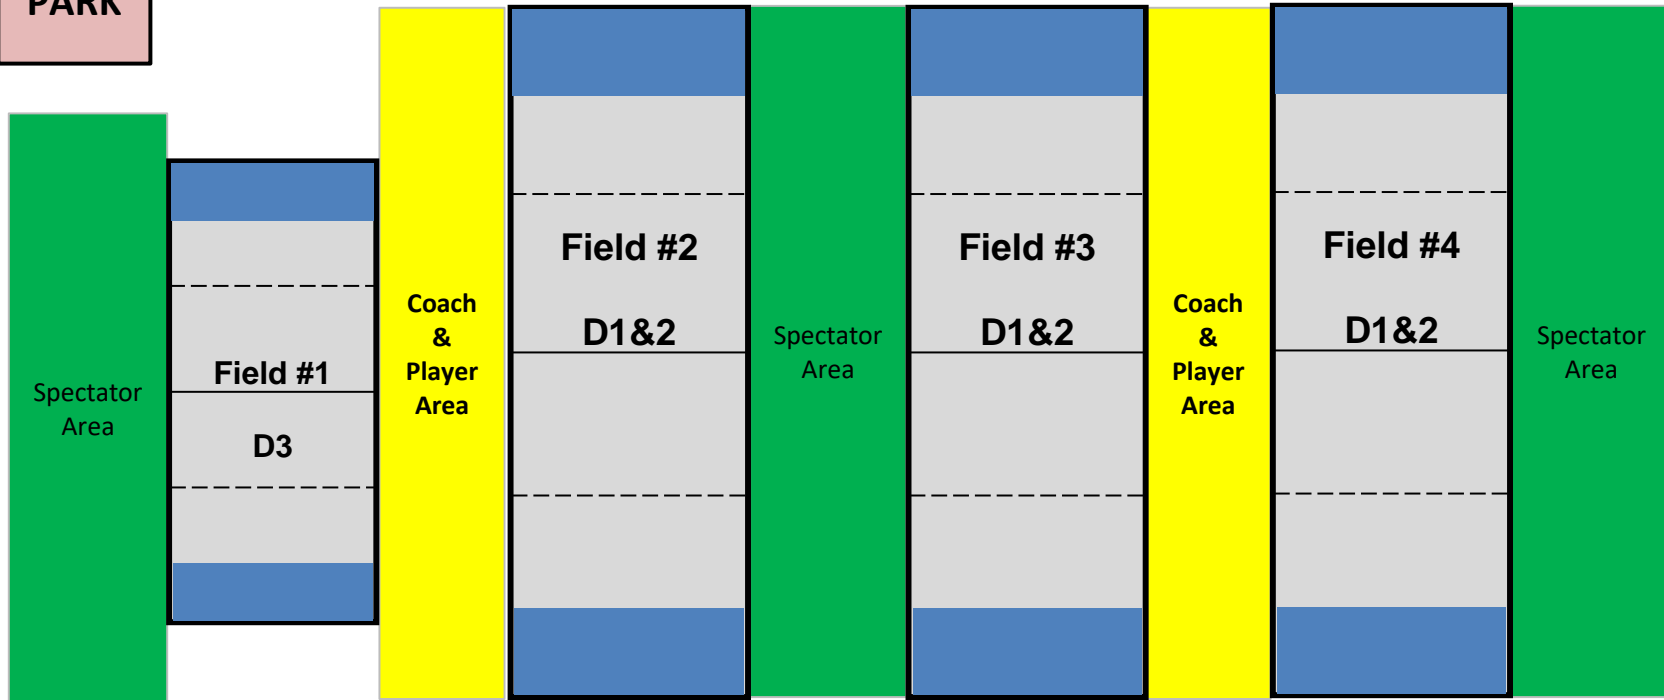

2019 Flag Football Field Layout - LCP

**DOG
PARK**

**CSD
Sports
Staff**

Softball Fields & Playground

Di Lusso Dr.