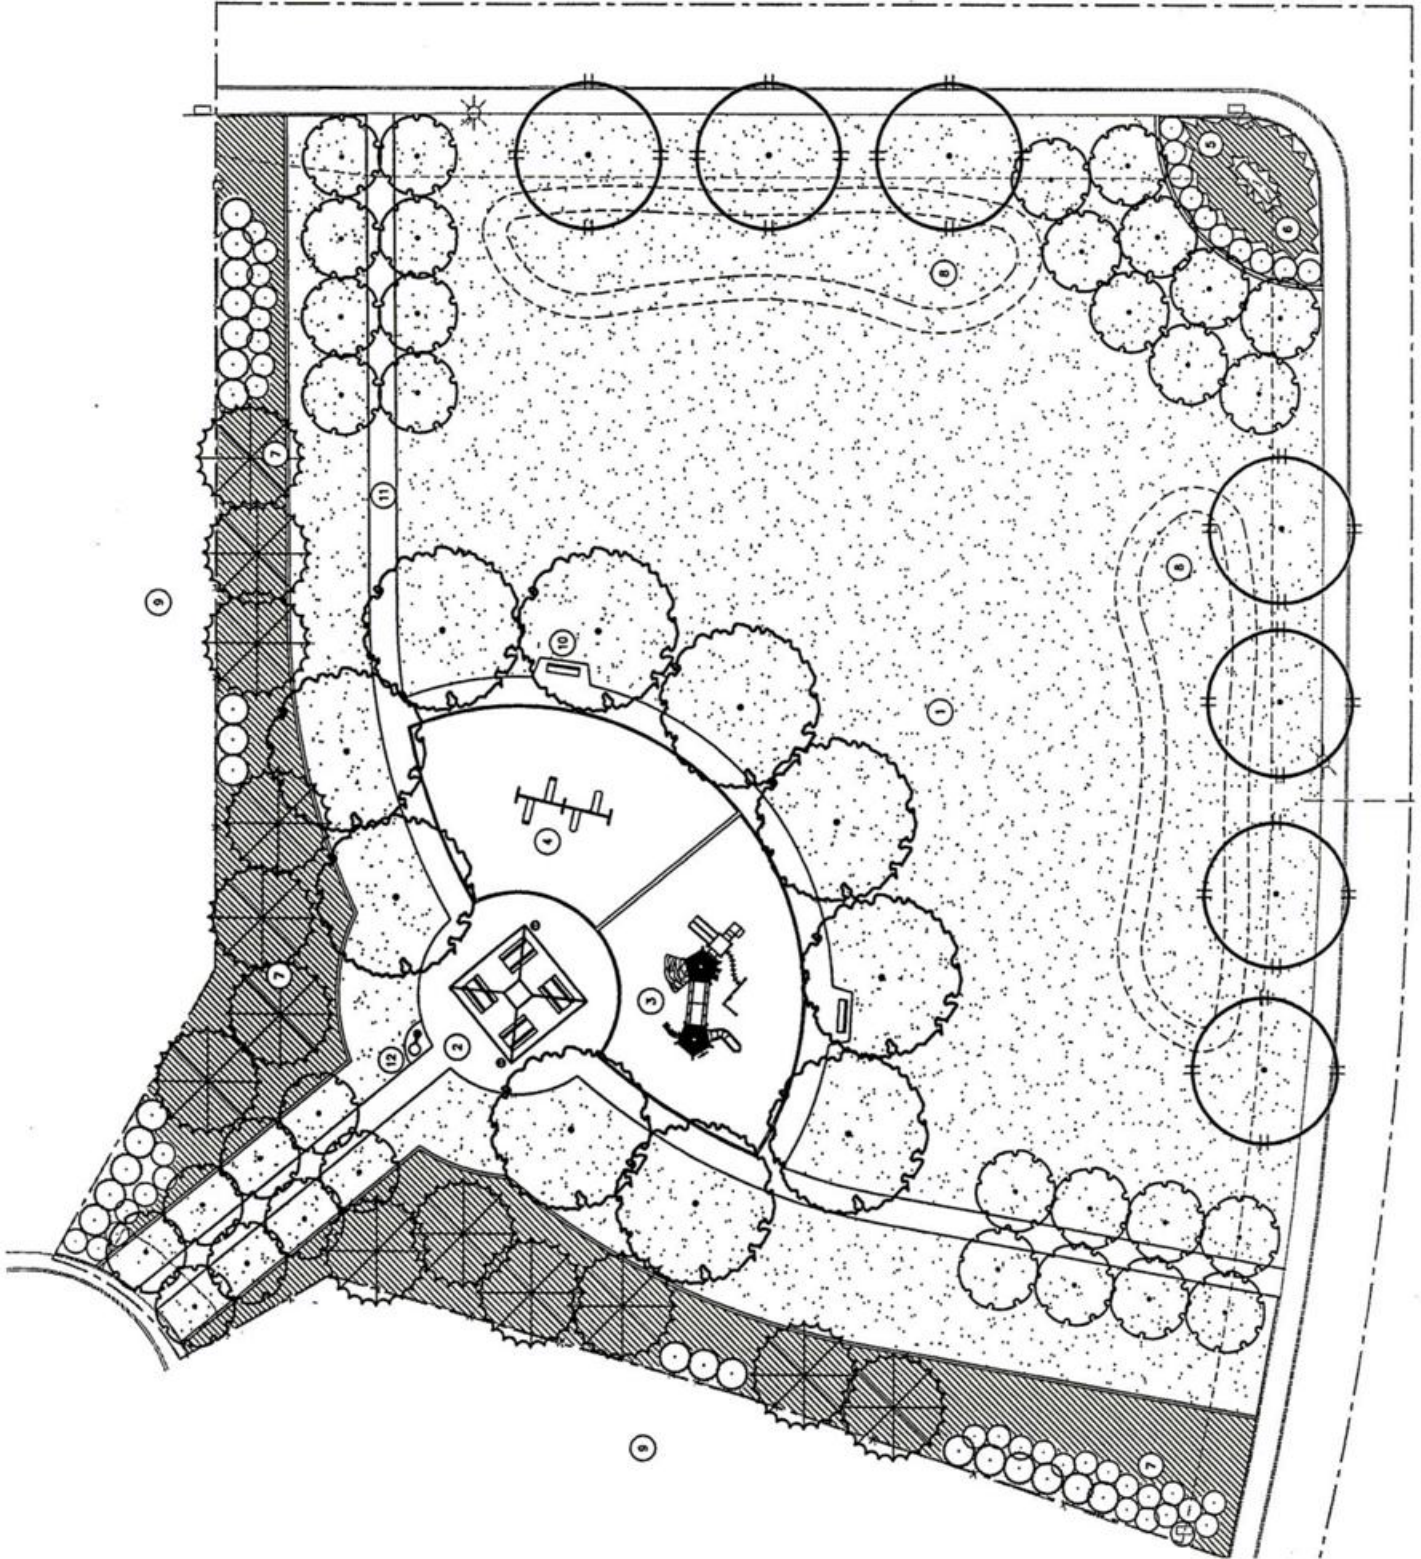

MILES PARK

ELK GROVE COMMUNITY SERVICES DISTRICT

LAYOUT LEGEND

- ① OPEN PLAY AREA
- ② SHADE STRUCTURE W/ 4 PICNIC TABLES
- ③ TOT LOT PLAY AREA
- ④ SWINGS
- ⑤ ENTRY SIGNAGE
- ⑥ ACCENT PLANTING
- ⑦ SHRUBS & GROUND COVER
- ⑧ BERM
- ⑨ RESIDENCES
- ⑩ BENCH, TYP.
- ⑪ CONCRETE WALKWAY
- ⑫ DRINKING FOUNTAIN

PLANT LEGEND

SYMBOL	TYPE
	STREET TREE
	SCREEN TREE
	SHADE TREE
	ACCENT TREE
	SCREEN SHRUB
	ACCENT SHRUB
	SHRUBS & GROUND COVER PLANTER AREAS
	TURF

NORMAN WAY