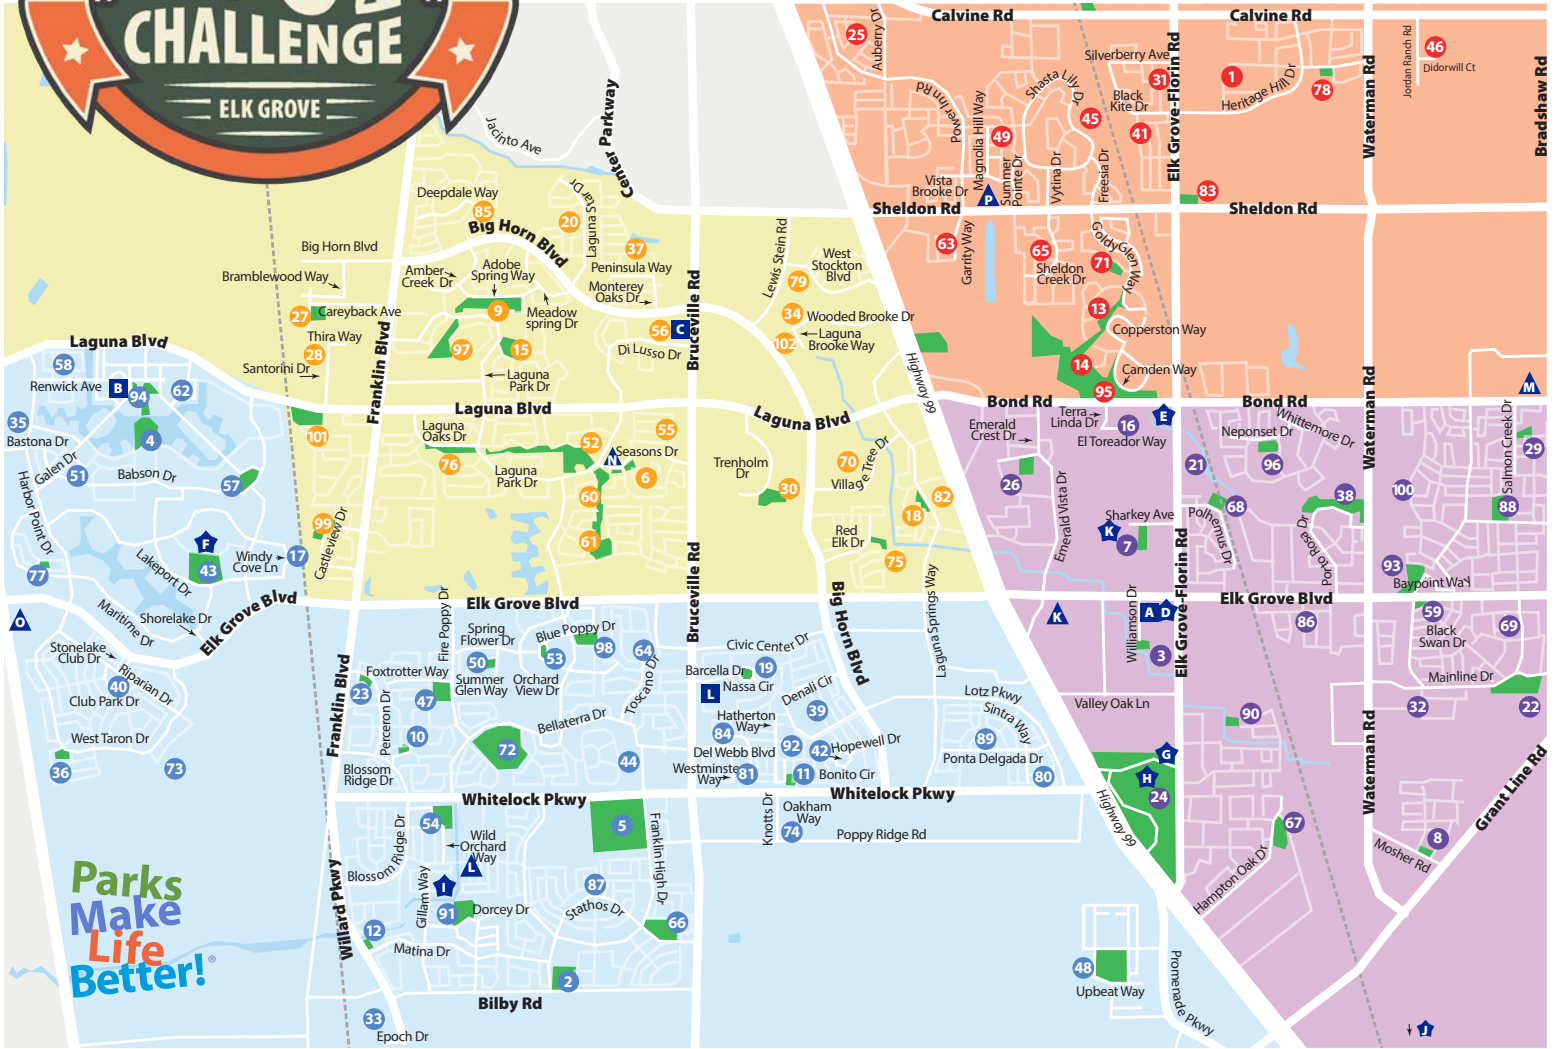

LEGEND

- Area 1 Parks
- Area 2 Parks
- Area 3 Parks
- Area 4 Parks
- Facilities
- ★ Recreation Centers
- ▲ Fire Stations

BICYCLE AND PEDESTRIAN TRAIL NETWORK

The CSD and the City of Elk Grove jointly provide trail experiences in the community. Walk, bike, and run with your neighbors.

View the Elk Grove Existing and Proposed Bicycle and Pedestrian Trail Network at:

yourcsd.com/trails

FACILITIES

- A. Administration Building
- B. Laguna Town Hall
- C. Wackford Community & Aquatic Complex
- D. Elk Grove Recreation Center
- E. Castello Recreation Center
- F. Johnson Recreation Center
- G. Elk Grove Youth Center
- H. Jerry Fox Swim Center
- I. Stephenson Recreation Center
- J. Emerald Lakes Golf Course
- K. Gil Albiani Recreation Center
- L. Elk Grove Aquatics Center

FIRE STATIONS

- K. Station 71
- L. Station 72
- M. Station 73
- N. Station 74
- O. Station 75
- P. Station 76

PARK SITES

1. Amundson	27. Fite	53. Kramer	78. Perry
2. Backer	28. Fite Park Extension	54. Kunsting	79. Pinkerton
3. Baker	29. Fleming	55. Laguna Creek Greenbelt	80. Porto
4. Bartholomew	30. Foulks	56. Laguna Community	81. Promenade
5. Bartholomew Sports	31. Gage	57. Lawrence	82. Rain Garden Plaza
6. Batey	32. Gates	58. Lawson	83. Rau
7. Beeman	33. George	59. Lewis Park	84. Rose Garden
8. Berens	34. Guttridge	60. Litchenberger North	85. Rose
9. Betschart	35. Hawkins	61. Litchenberger South	86. Russell
10. Bradford	36. Henderson	62. Lippincott	87. Schauer
11. Bridgeview	37. Herburger	63. Lombardi	88. Simpson
12. Buscher	38. Hill	64. Luttig	89. Singh & Kaur
13. Camden Park	39. Horseshoe	65. MacDonald	90. Smedberg
14. Camden Parkway	40. Houde	66. Machado Dairy	91. Stephenson
15. Case	41. Hrepich	67. McConnell	92. Storybook Woods
16. Castello	42. Island	68. Mendoza	93. Strong
17. Caterino	43. Johnson	69. Miles	94. Town Square
18. Colton	44. Johnston	70. Miwok	95. Underwood
19. Constellation	45. Jones	71. Mix	96. Van Doren
20. Davis	46. Jordan	72. Morse	97. Wackman
21. Del Meyer	47. Jungkeit	73. Nottoli	98. Willard
22. Derr-Okamoto	48. Kammerer	74. Oasis	99. Womack
23. Ehrhardt Oaks	49. Karamanos	75. Oneto	100. Wright
24. Elk Grove	50. Keema	76. Pederson	101. Zehnder
25. Fales	51. King	77. Perez	102. Zimbelman
26. Feickert	52. Kloss