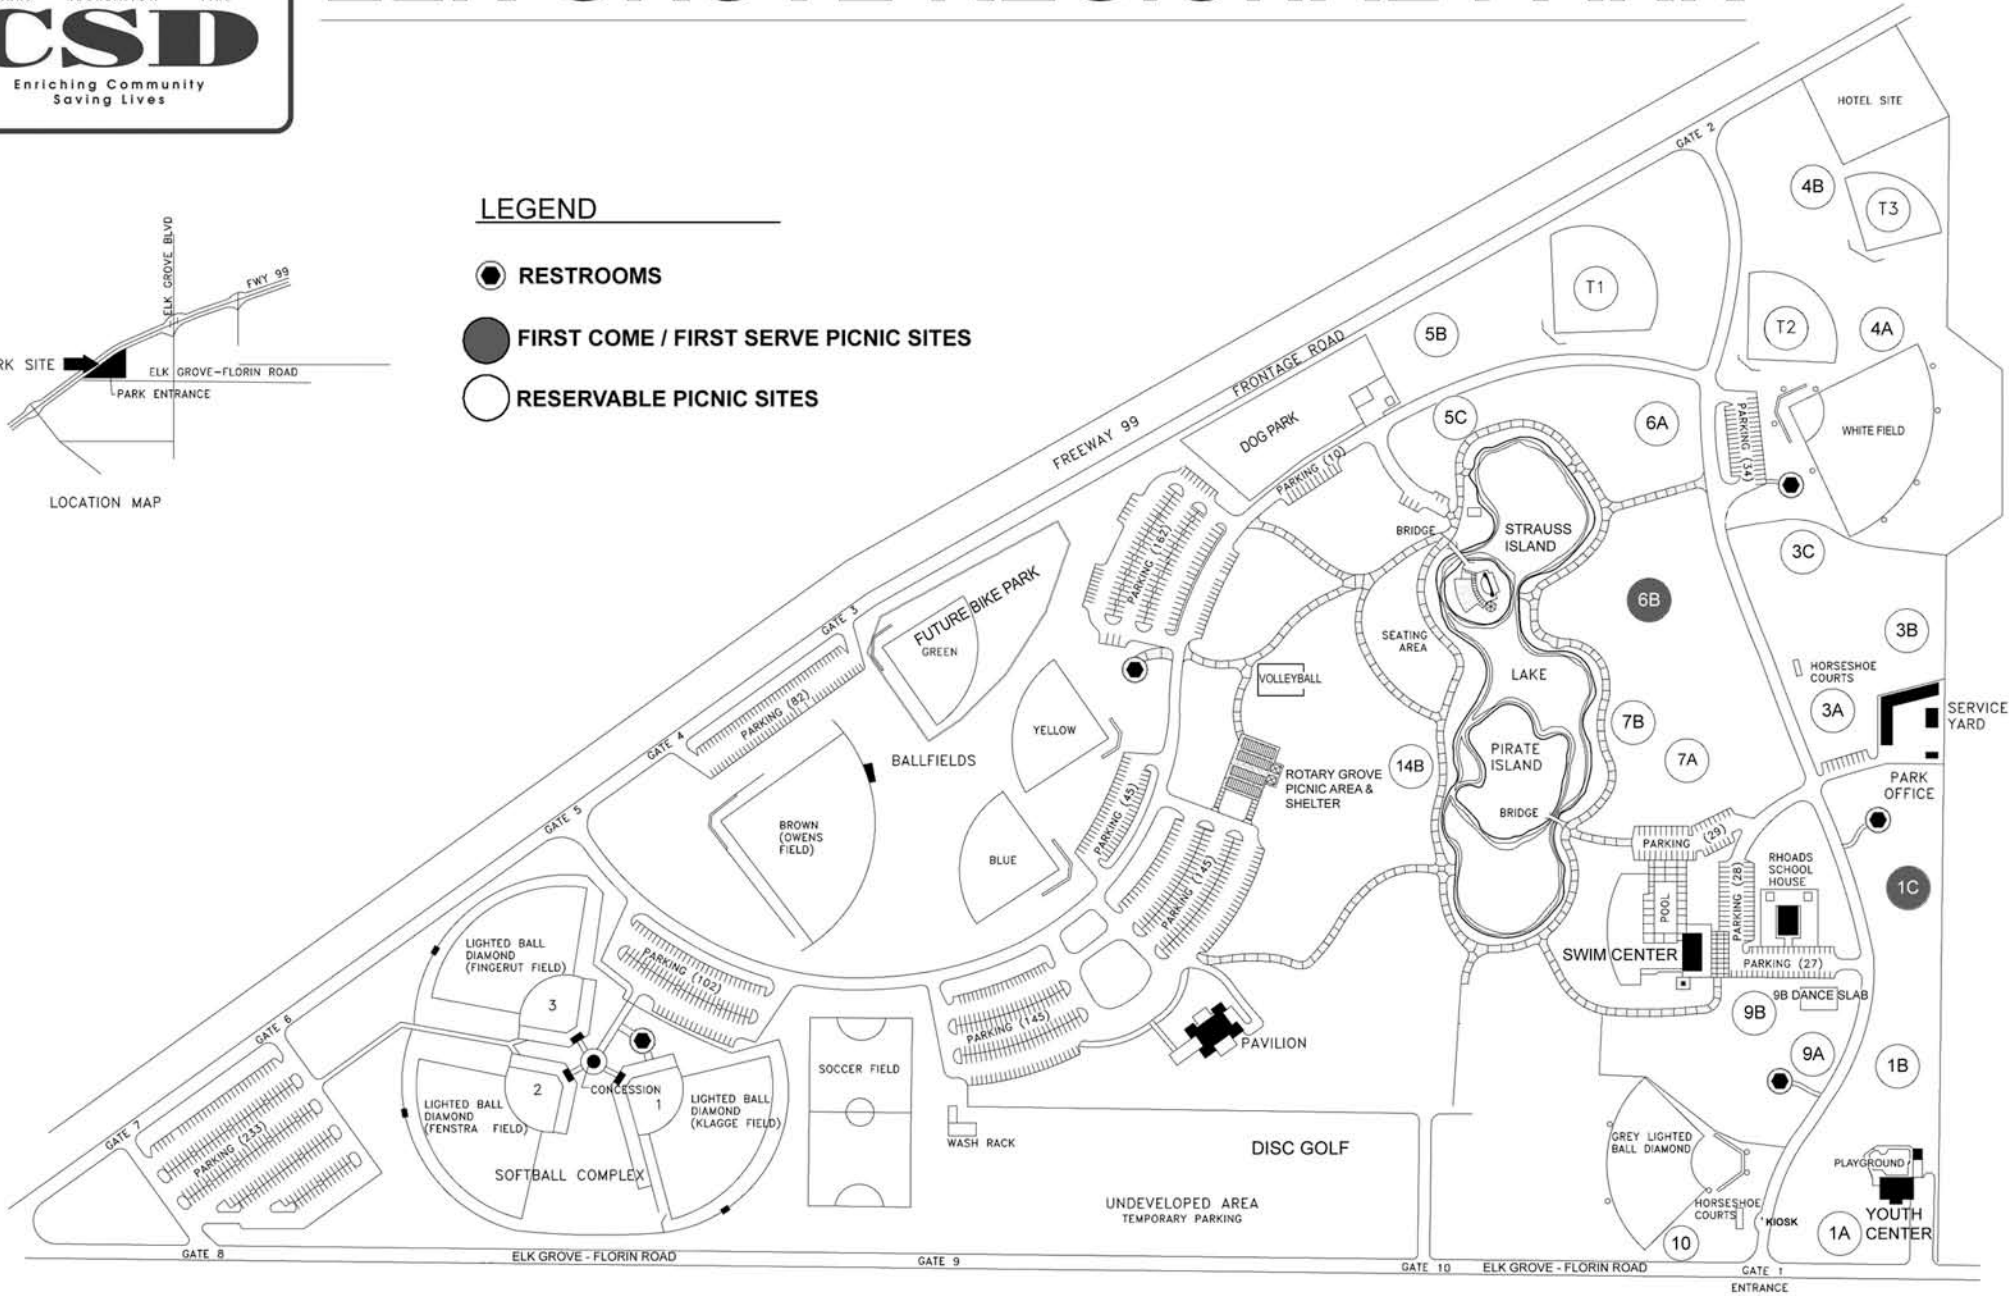

# ELK GROVE REGIONAL PARK

## LEGEND

- RESTROOMS
- FIRST COME / FIRST SERVE PICNIC SITES
- RESERVABLE PICNIC SITES

**SITE PLAN**