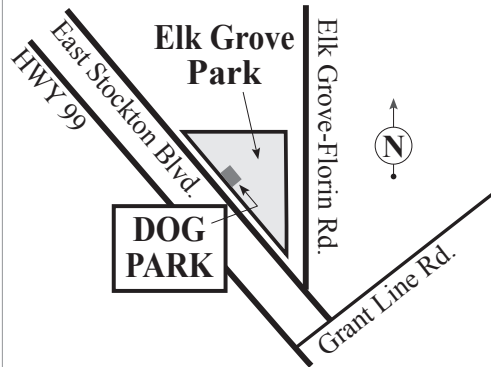

COSUMNES COMMUNITY SERVICES DISTRICT

Dog Parks *Hotline: (916) 405-5355*

Laguna Community Dog Park

.5 acres

*located in Laguna Community Park
9014 Bruceville Road*

Elk Grove Dog Park

1.2 acres

*located in Elk Grove Regional Park
9950 Elk Grove-Florin Road*

Morse Community Dog Park

1.3 acres

*located in Morse Community Park
5540 Bellaterra Drive*

W.O.O.F. (We Offer Off-leash Fun) is a volunteer advisory committee for CSD dog parks. For more information, call (916) 405-5300 or go to www.yourcsd.com.