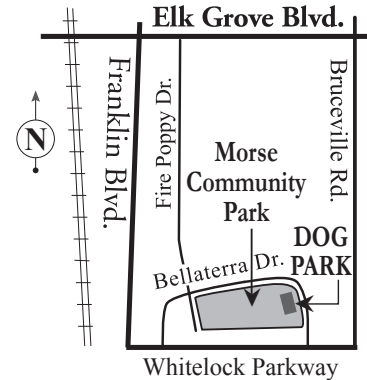

COSUMNES COMMUNITY SERVICES DISTRICT

Dog Parks *Hotline: (916) 405-5355*

Laguna Community Dog Park

.5 acres

*located in Laguna Community Park
9014 Bruceville Road*

Elk Grove Dog Park

1.2 acres

*located in Elk Grove Regional Park
9950 Elk Grove-Florin Road*

Morse Community Dog Park

1.3 acres

*located in Morse Community Park
5540 Bellaterra Drive*

W.O.O.F. (We Offer Off-leash Fun) is a volunteer advisory committee for CSD dog parks. For more information, call (916) 405-5300 or go to www.yourcsd.com.