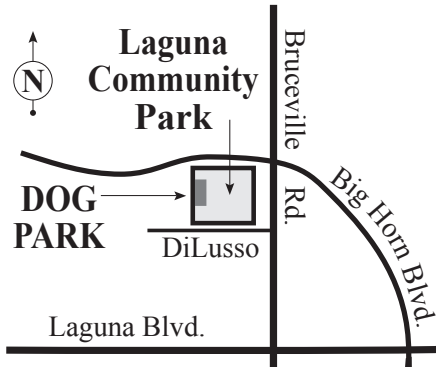

COSUMNES COMMUNITY SERVICES DISTRICT

Dog Parks *Hotline: (916) 405-5355*

Laguna Community Dog Park

.5 acres

*located in Laguna Community Park
9014 Bruceville Road*

Elk Grove Dog Park

1.2 acres

*located in Elk Grove Regional Park
9950 Elk Grove-Florin Road*

Morse Community Dog Park

1.3 acres

*located in Morse Community Park
5540 Bellaterra Drive*

W.O.O.F. (We Offer Off-leash Fun) is a volunteer advisory committee for CSD dog parks. For more information, call (916) 405-5300 or go to www.yourcsd.com.